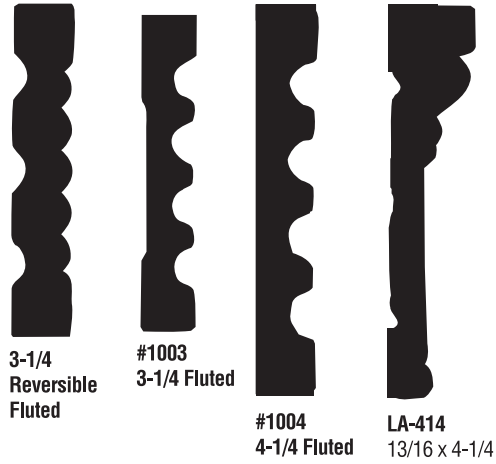

dash

lumber & supply

everything you need. delivered!

*THESE PROFILES ALSO AVAILABLE IN PRIMED FINGER-JOINT.

dash

lumber & supply

everything you need. delivered!

New Primed Finger Joint Profiles

3-1/4
Reversible
Fluted

#1003
3-1/4 Fluted

#1004
4-1/4 Fluted

LA-414
13/16 x 4-1/4

VARIABLE OFFSET

DELUXE J. MOLD

1-7/8 BULLNOSE #916

New Raw Finger Joint Profiles