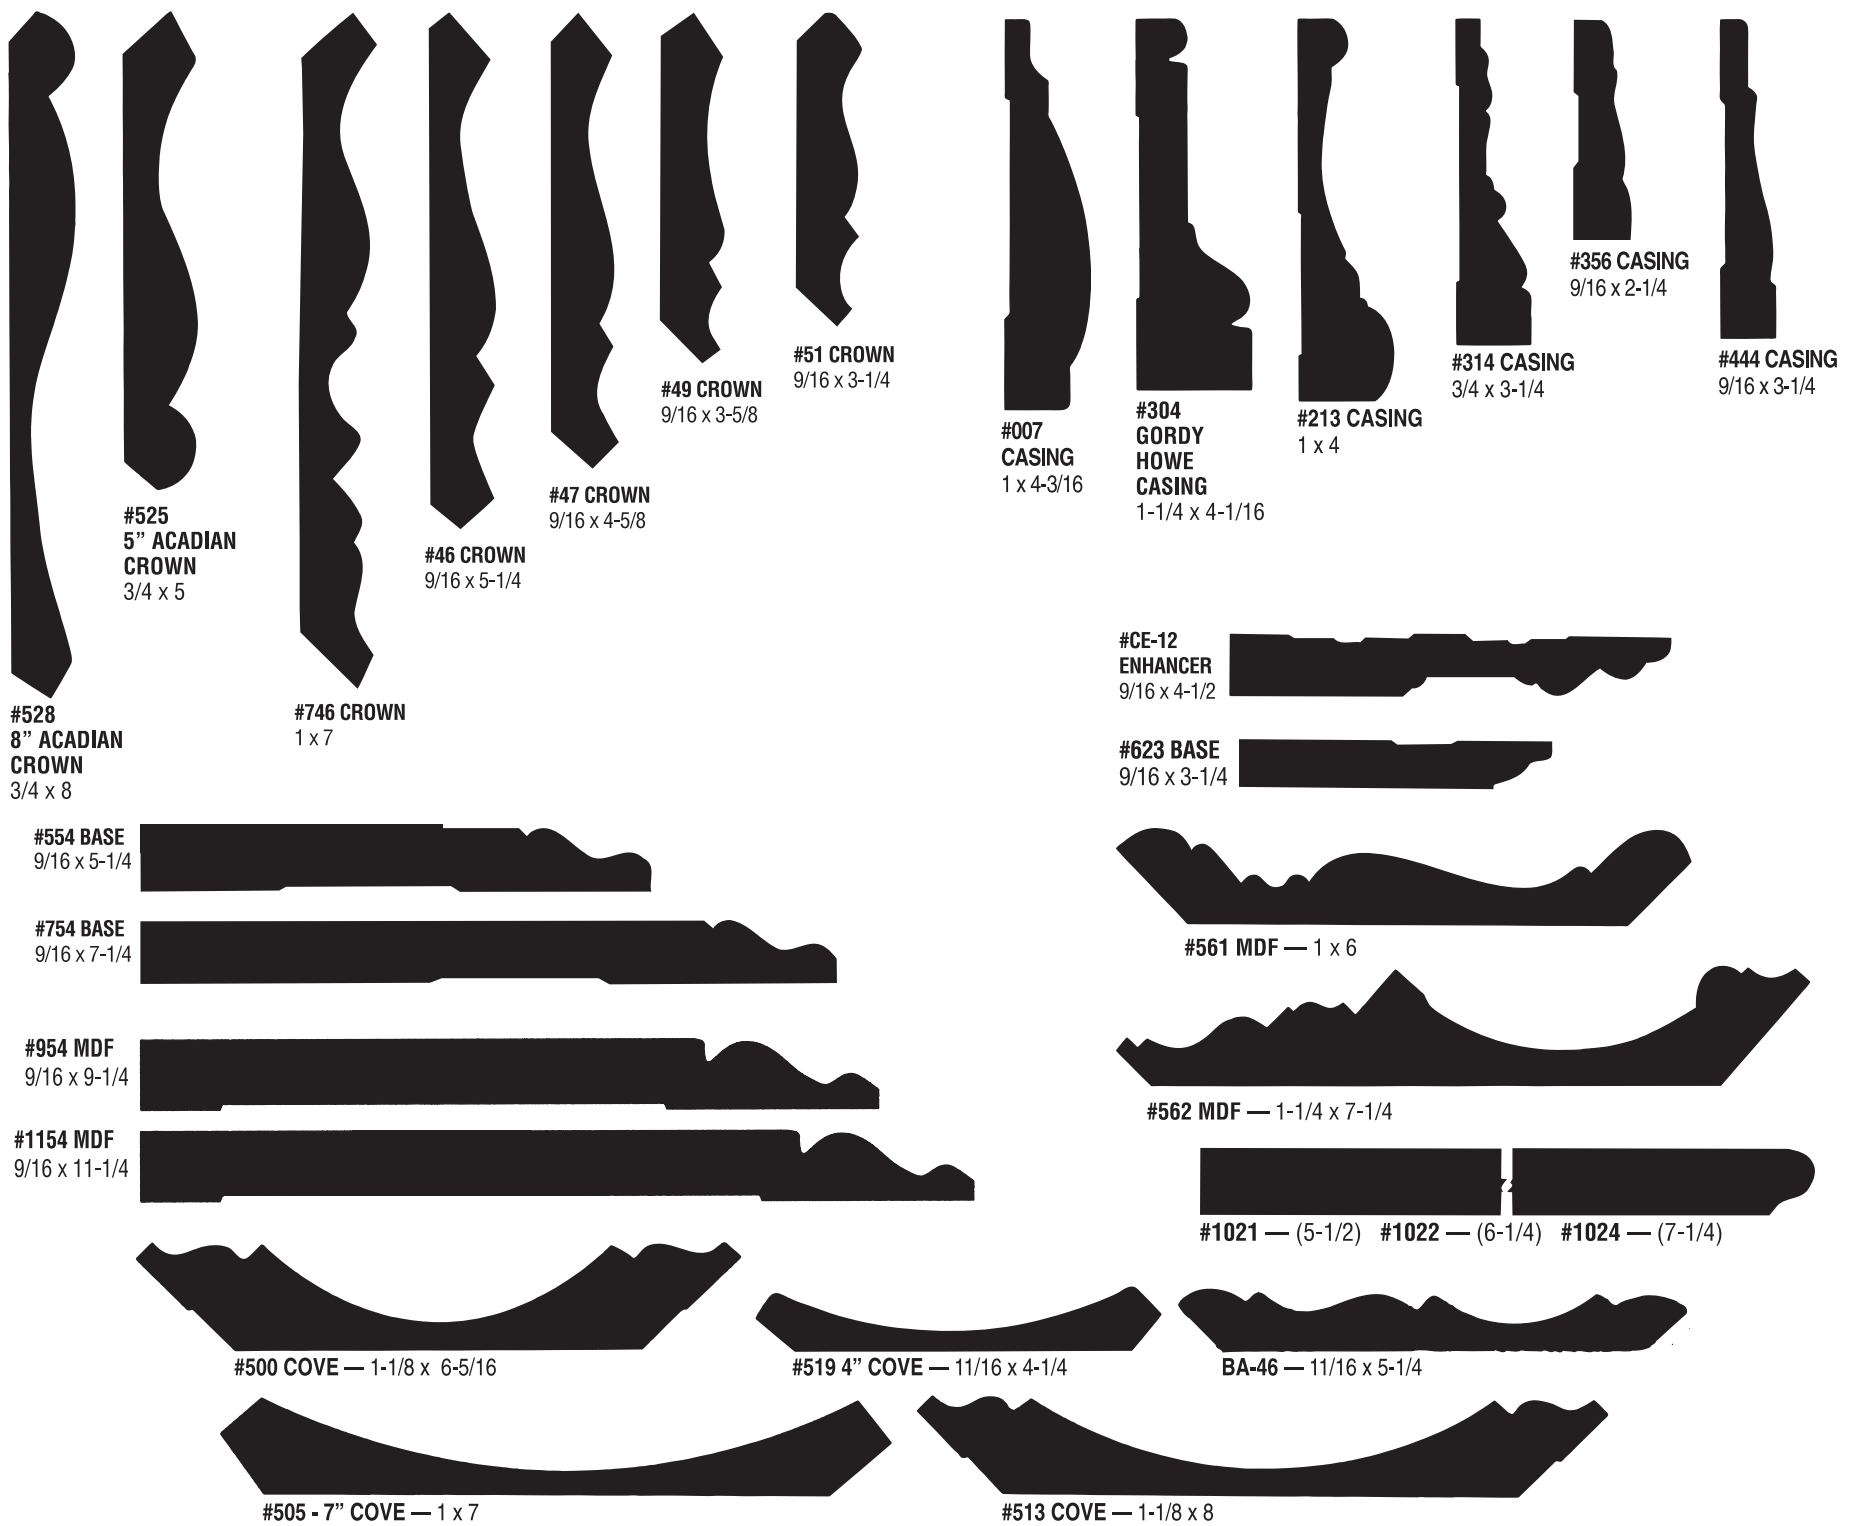

Primed Ultra-Lite MDF Mouldings

#525
5" ACADIAN
CROWN
3/4 x 5

#46 CROWN
9/16 x 5-1/4

#47 CROWN
9/16 x 4-5/8

#49 CROWN
9/16 x 3-5/8

#51 CROWN
9/16 x 3-1/4

#007
CASING
1 x 4-3/16

#304
GORDY
HOWE
CASING
1-1/4 x 4-1/16

#213 CASING
1 x 4

#314 CASING
3/4 x 3-1/4

#356 CASING
9/16 x 2-1/4

#444 CASING
9/16 x 3-1/4

#528
8" ACADIAN
CROWN
3/4 x 8

#746 CROWN
1 x 7

#CE-12
ENHANCER
9/16 x 4-1/2

#623 BASE
9/16 x 3-1/4

#554 BASE
9/16 x 5-1/4

#754 BASE
9/16 x 7-1/4

#954 MDF
9/16 x 9-1/4

#1154 MDF
9/16 x 11-1/4

#561 MDF — 1 x 6

#562 MDF — 1-1/4 x 7-1/4

#1021 — (5-1/2) #1022 — (6-1/4) #1024 — (7-1/4)

#500 COVE — 1-1/8 x 6-5/16

#519 4" COVE — 11/16 x 4-1/4

BA-46 — 11/16 x 5-1/4

#505 - 7" COVE — 1 x 7

#513 COVE — 1-1/8 x 8