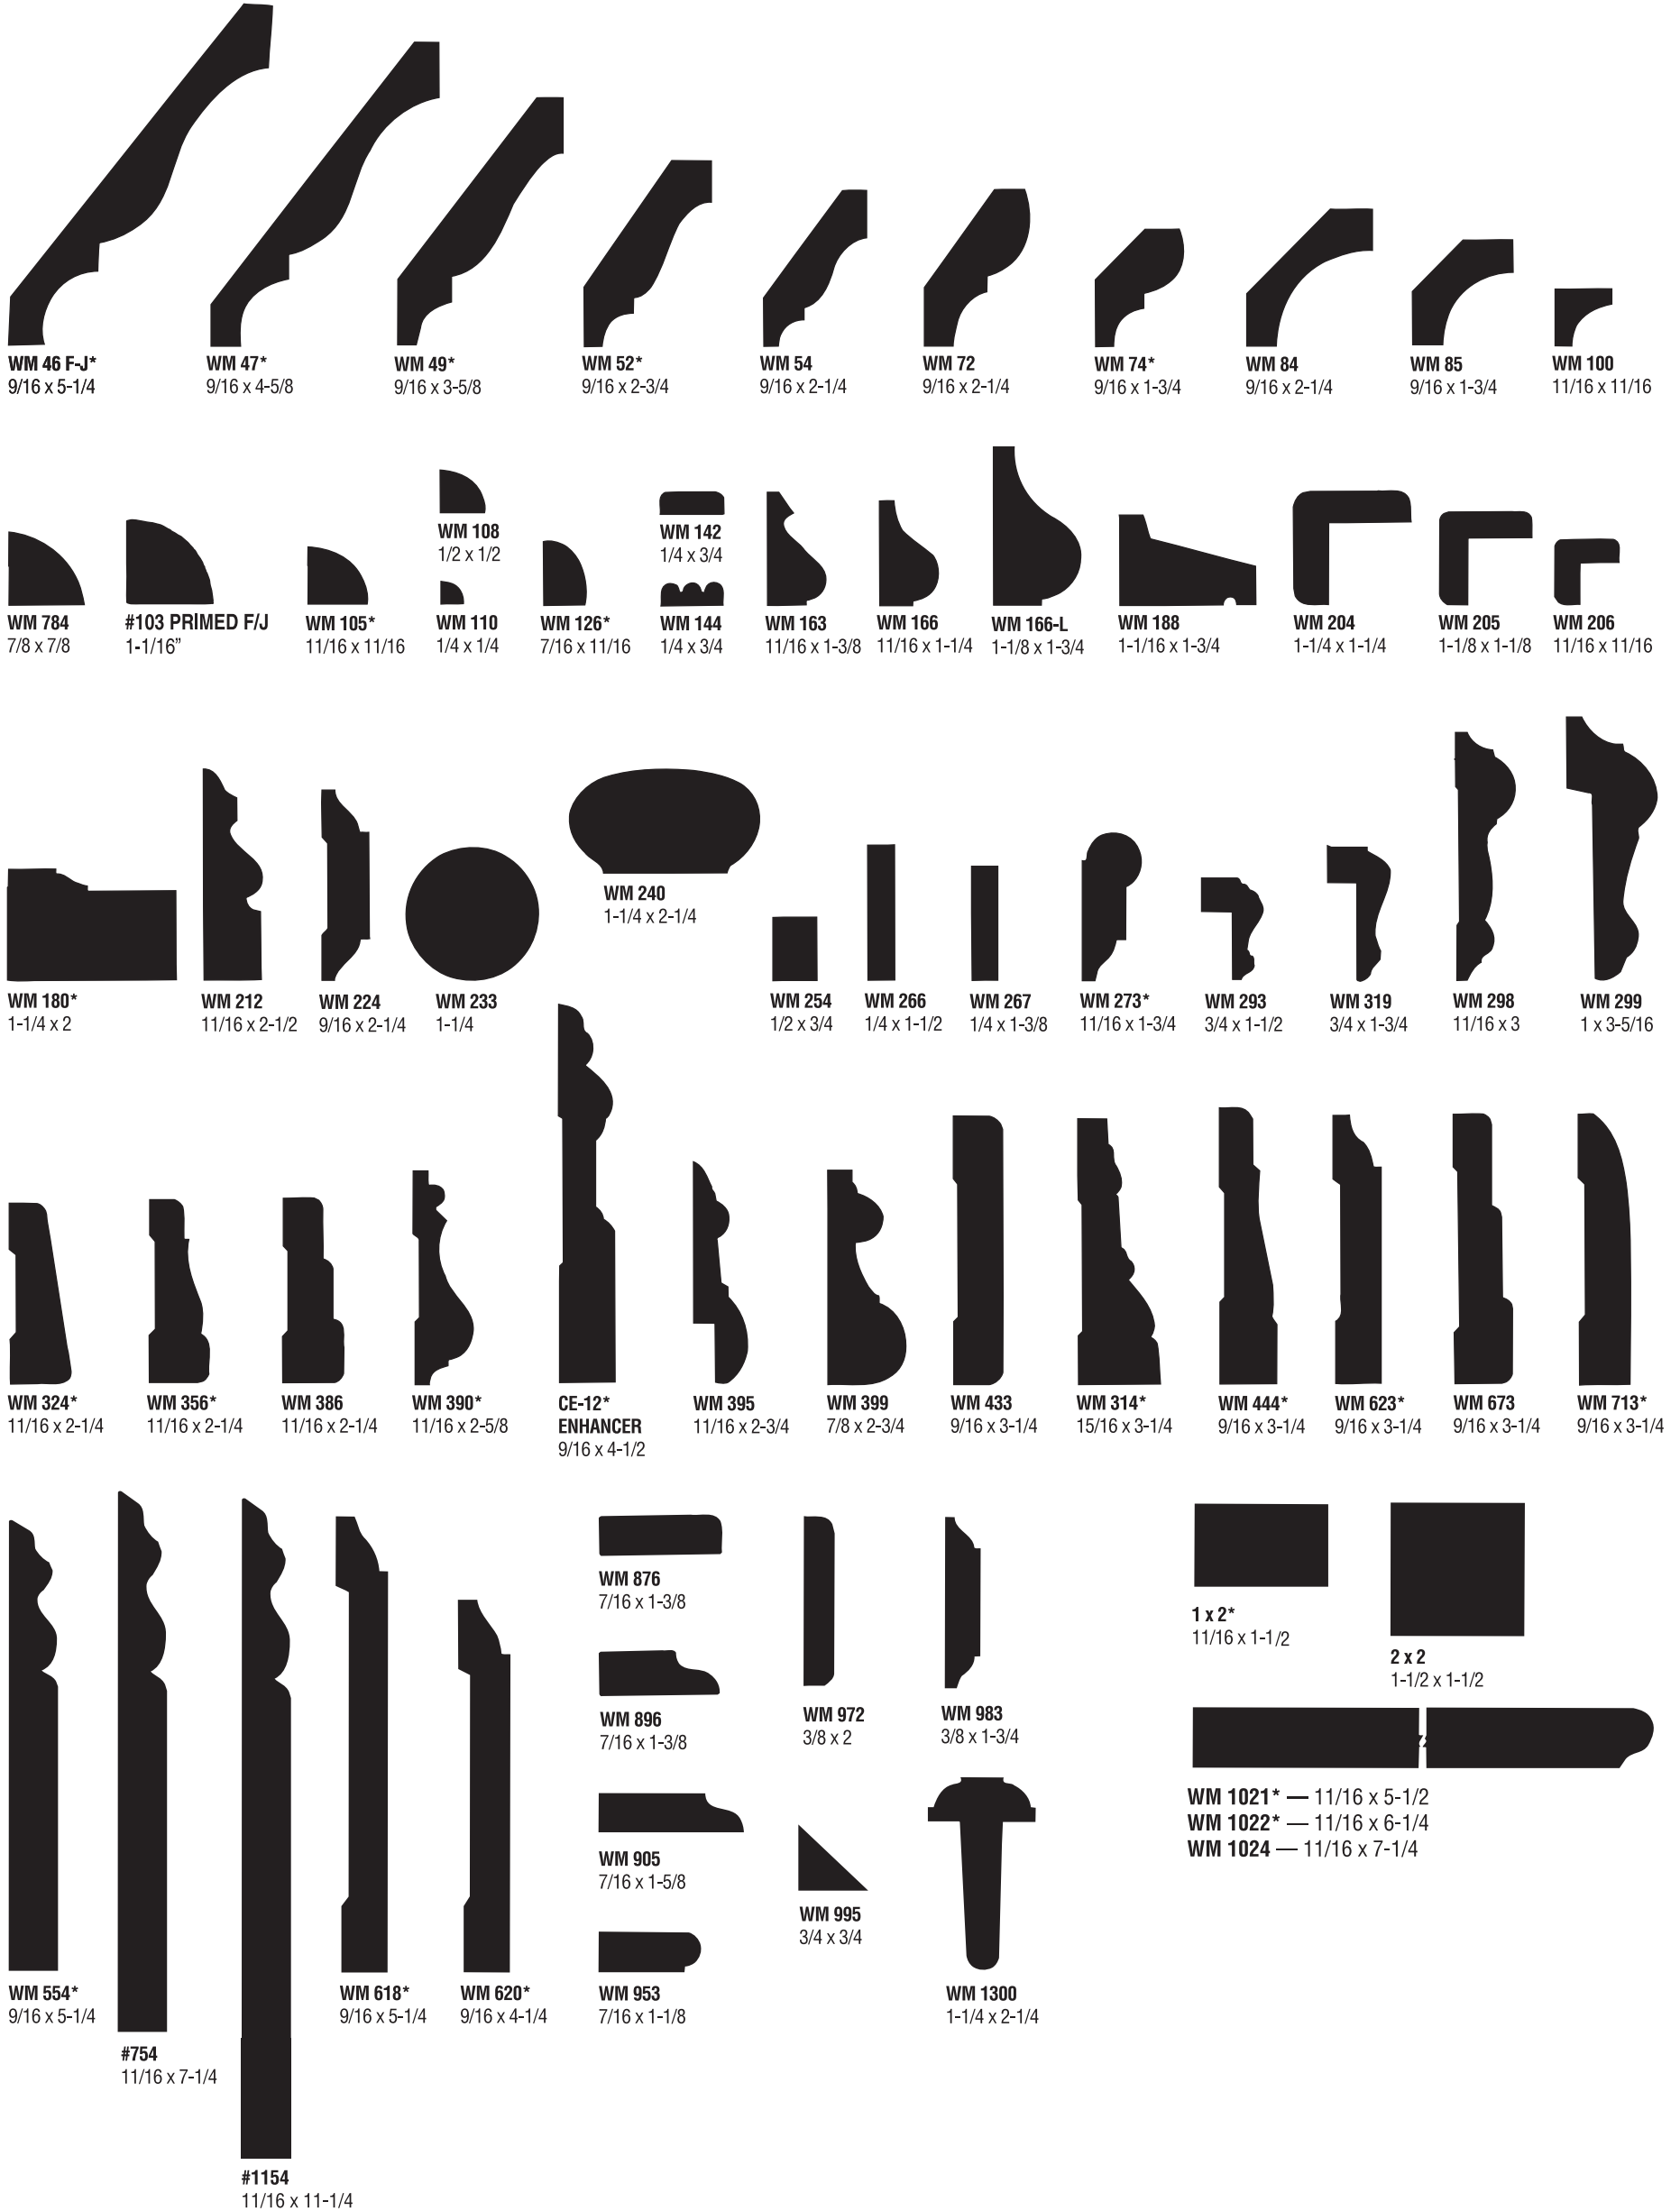

dash

lumber & supply

everything you need. delivered!

*THESE PROFILES ALSO AVAILABLE IN PRIMED FINGER-JOINT.

dash

lumber & supply

everything you need. delivered!

New Primed Finger Joint Profiles

3-1/4
Reversible
Fluted

#1003
3-1/4 Fluted

#1004
4-1/4 Fluted

LA-414
13/16 x 4-1/4

VARIABLE OFFSET

DELUXE J. MOLD

1-7/8 BULLNOSE #916

New Raw Finger Joint Profiles

#554 BASE
9/16 x 5-1/4

#754 BASE
9/16 x 7-1/4

#954 MDF
9/16 x 9-1/4

#1154 MDF
9/16 x 11-1/4

#561 MDF — 1 x 6

#562 MDF — 1-1/4 x 7-1/4

#1021 — (5-1/2) #1022 — (6-1/4) #1024 — (7-1/4)

#500 COVE — 1-1/8 x 6-5/16

#519 4" COVE — 11/16 x 4-1/4

BA-46 — 11/16 x 5-1/4

#505 - 7" COVE — 1 x 7

#513 COVE — 1-1/8 x 8