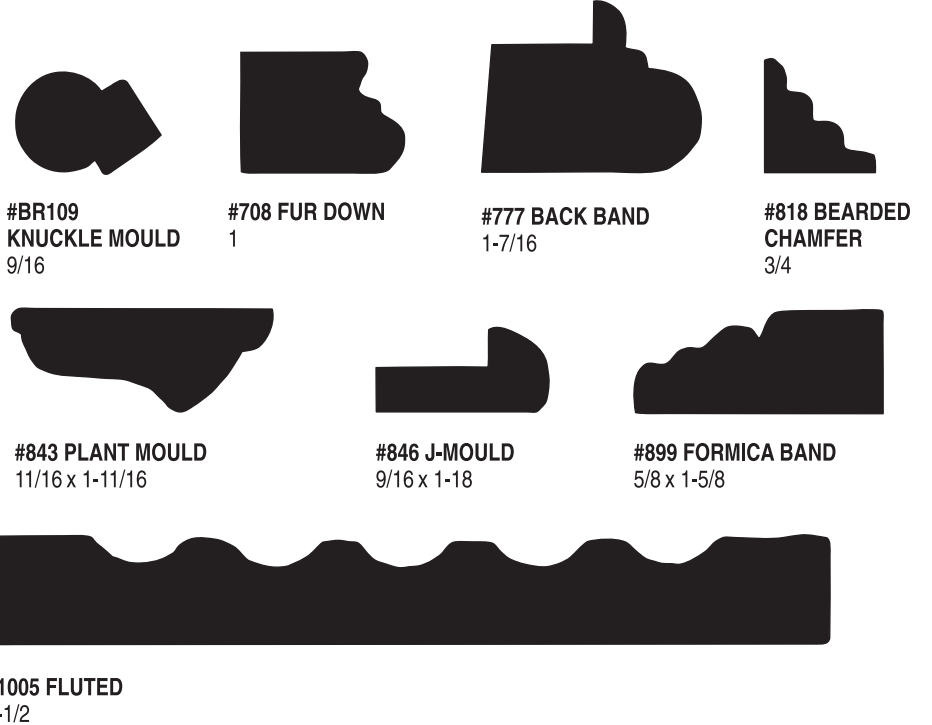

3-1/4
Reversible
Fluted

#1003
3-1/4 Fluted

#1004
4-1/4 Fluted

LA-414
13/16 x 4-1/4

VARIABLE OFFSET

DELUXE J. MOLD

1-7/8 BULLNOSE #916

New Raw Finger Joint Profiles

#BR109
KNUCKLE MOULD
9/16

#708 FUR DOWN
1

#777 BACK BAND
1-7/16

#818 BEARDED
CHAMFER
3/4

#843 PLANT MOULD
11/16 x 1-11/16

#846 J-MOULD
9/16 x 1-18

#899 FORMICA BAND
5/8 x 1-5/8

#1005 FLUTED
5-1/2